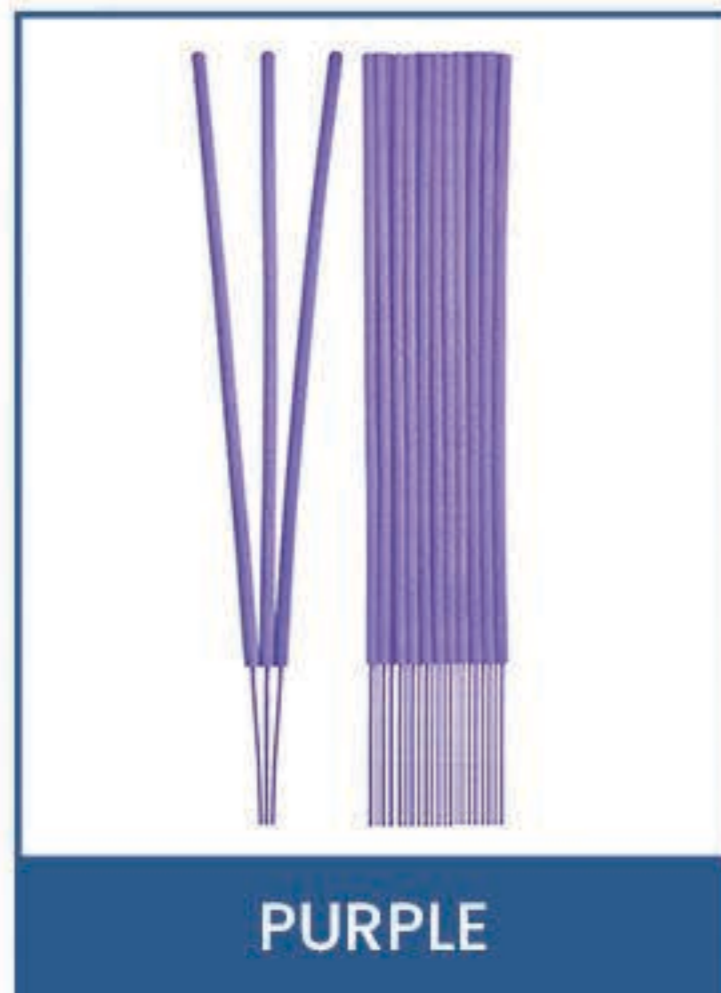

PRANITHA

SPL ROUND INCENSE - 7 MM

NORMAL COLORS

PRANITHA

PRODUCT SPECIFICATION

SPL ROUND INCENSE – 7 MM

CATALOGUE CODE	NSP-226	NSP-227	NSP-228	NSP-229	NSP-230	NSP-231	NSP-232	NSP-233	NSP-234	NSP-235	NSP-236
COLOR	WHITE	ORANGE	PINK	RED	YELLOW	DARK GREEN	PARROT GREEN	BLUE	PURPLE	BROWN	BLACK
THICKNESS	LENGTH	COUNTING/KG	DIPPING	BURNING TIME	PACKING	PRICE					
7 MM	8 INCH	240	30-35%	45-50 MINUTES	20 KG						

CATALOGUE CODE	NSP-245	NSP-246	NSP-247	NSP-248	NSP-249	NSP-250	NSP-251	NSP-252	NSP-253	NSP-254	NSP-255
COLOR	WHITE	ORANGE	PINK	RED	YELLOW	DARK GREEN	PARROT GREEN	BLUE	PURPLE	BROWN	BLACK
THICKNESS	LENGTH	COUNTING/KG	DIPPING	BURNING TIME	PACKING	PRICE					
7 MM	9 INCH	380	30-35%	30-40 MINUTES	20 KG						

PRANITHA

PRODUCT SPECIFICATION

SPL ROUND INCENSE – 7 MM

CATALOGUE CODE	NSP-283	NSP-284	NSP-285	NSP-286	NSP-287	NSP-288	NSP-289	NSP-290	NSP-291	NSP-292	NSP-293
COLOR	WHITE	ORANGE	PINK	RED	YELLOW	DARK GREEN	PARROT GREEN	BLUE	PURPLE	BROWN	BLACK
THICKNESS	LENGTH	COUNTING/KG	DIPPING	BURNING TIME	PACKING	PRICE					
7 MM	16 INCH	120	30-35%	80-90 MINUTES	20 KG						

CATALOGUE CODE	NSP-321	NSP-322	NSP-323	NSP-324	NSP-325	NSP-326	NSP-327	NSP-328	NSP-329	NSP-330	NSP-331
COLOR	WHITE	ORANGE	PINK	RED	YELLOW	DARK GREEN	PARROT GREEN	BLUE	PURPLE	BROWN	BLACK
THICKNESS	LENGTH	COUNTING/KG	DIPPING	BURNING TIME	PACKING	PRICE					
7 MM	24 INCH	80	30-35%	60-70 MINUTES	20 KG						