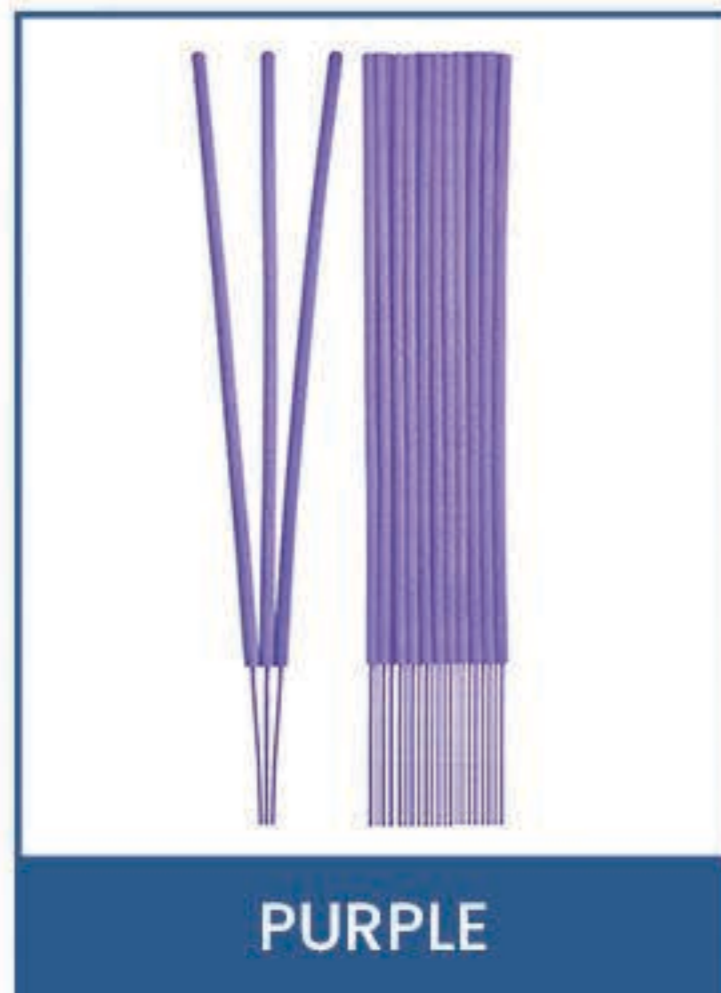

PRANITHA

SPL ROUND INCENSE – 8 MM

NORMAL COLORS