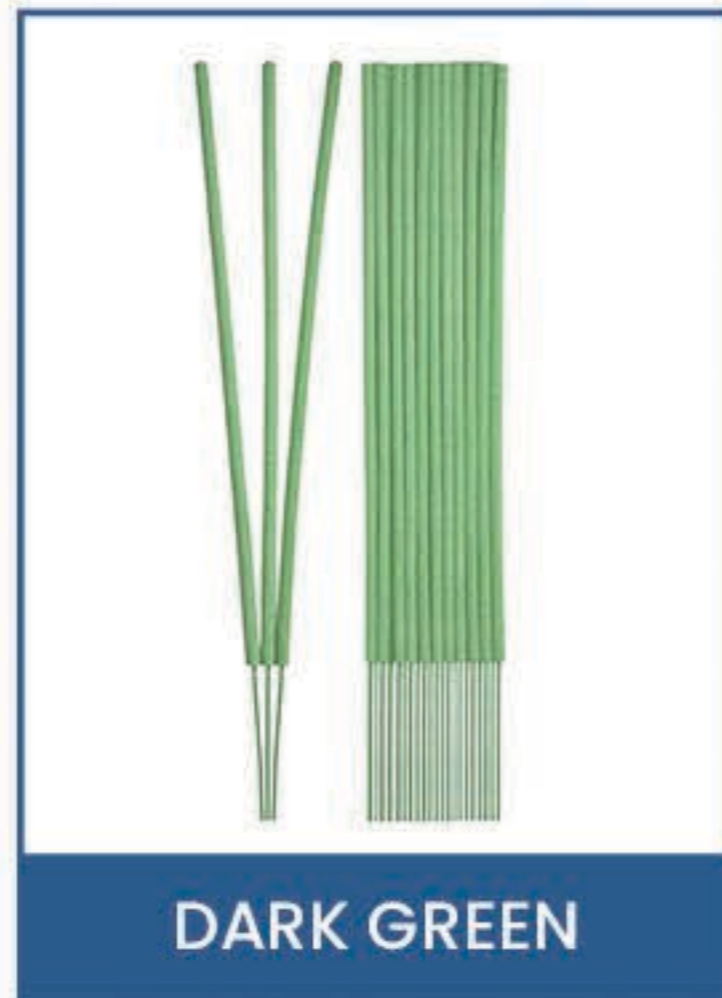

PRANITHA

SPL ROUND INCENSE – 8 MM

NORMAL COLORS