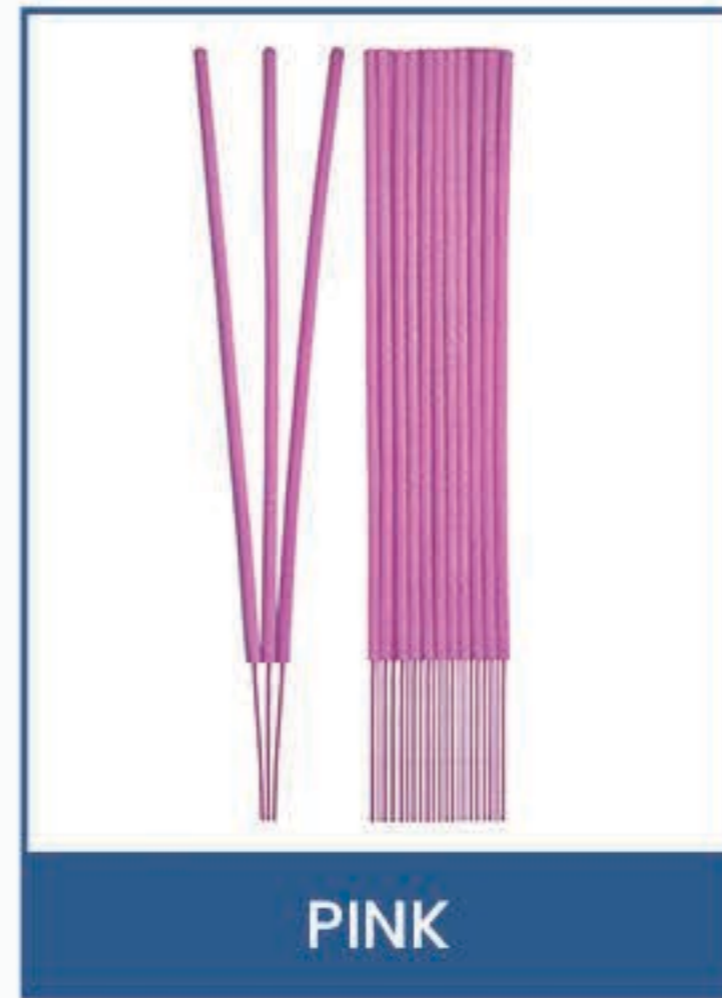

PRANITHA

SPL ROUND INCENSE – 8 MM

NORMAL COLORS